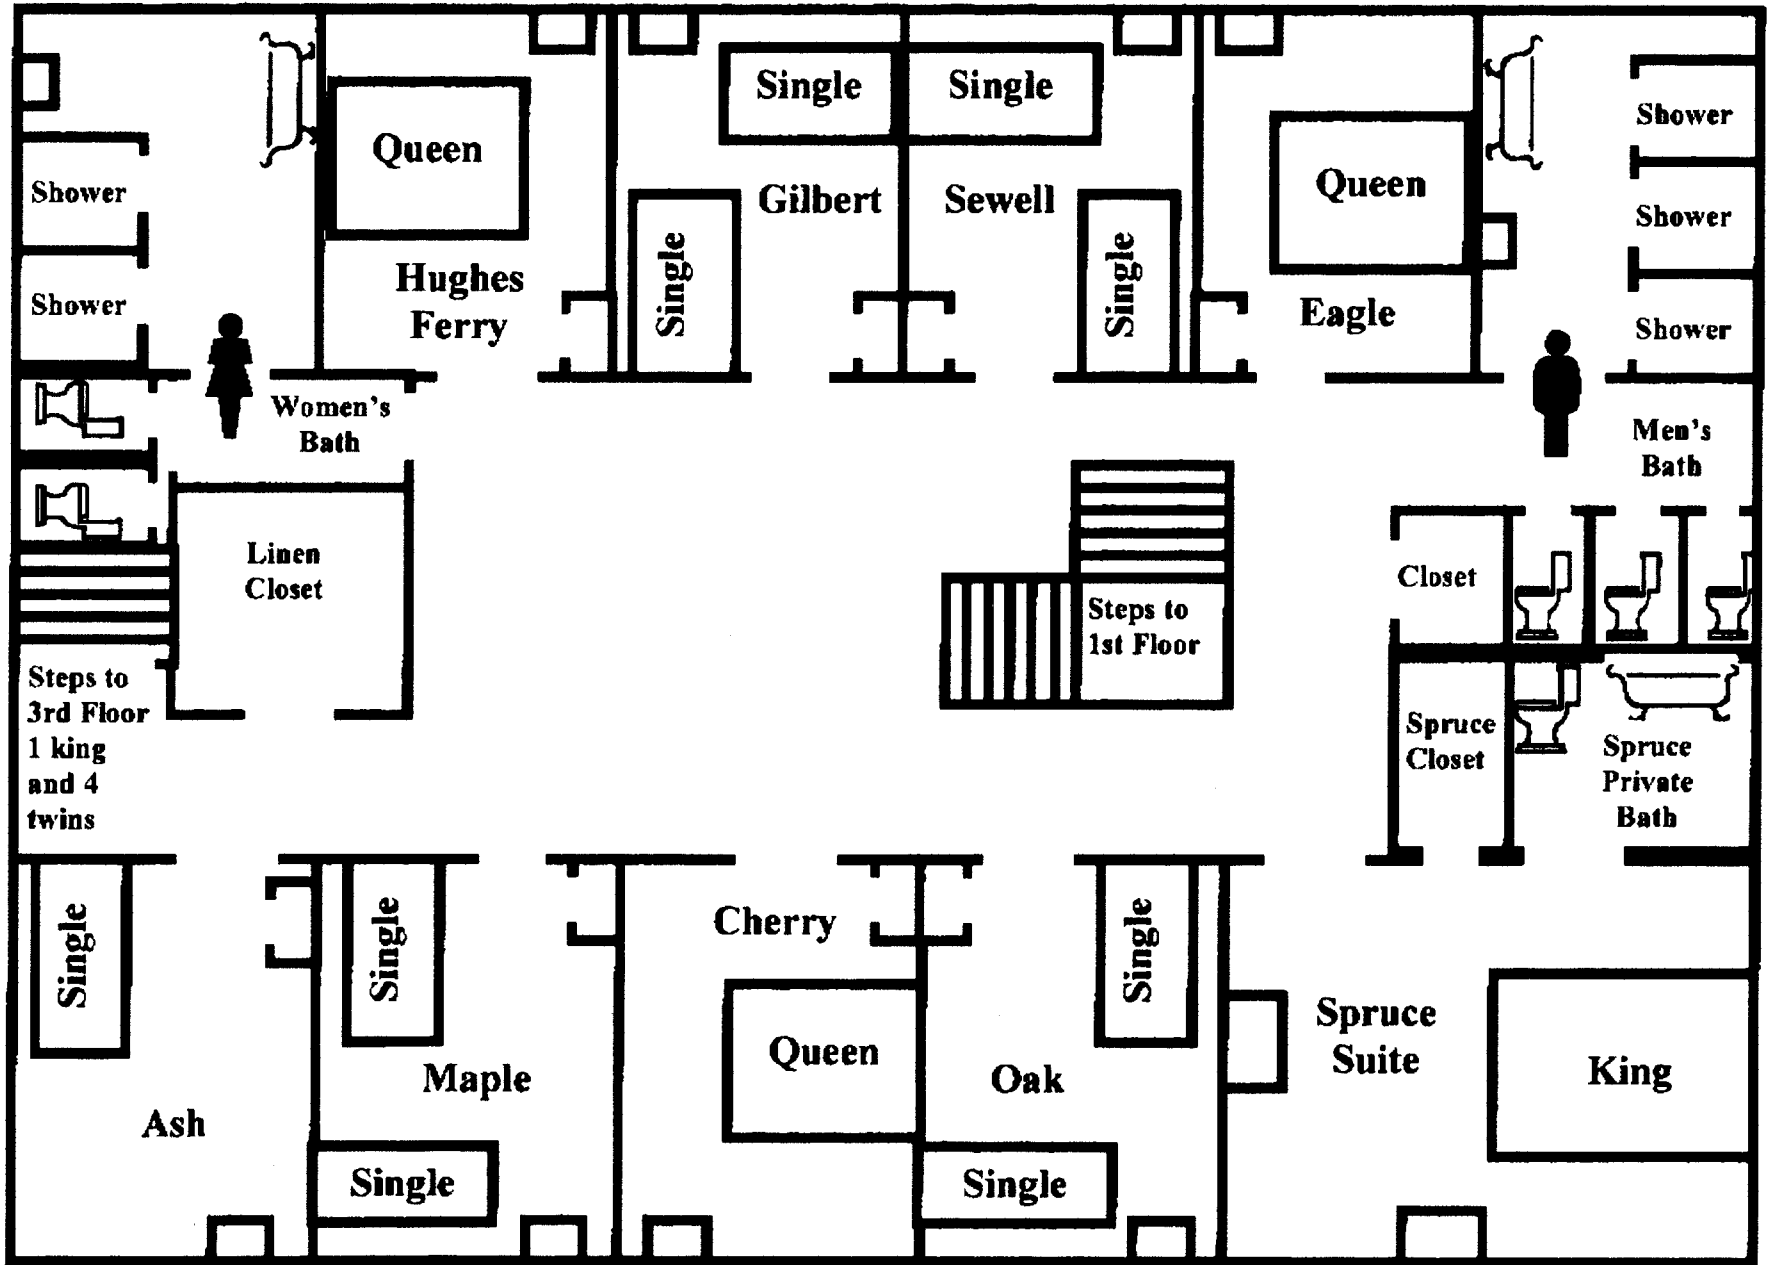

Third Floor has 1 king size bed and 4 twin size beds.

Conference Center has 4 bunk beds to sleep 8 people.

Second Floor Room Layout

P:1
TO: 12023429207

MAR-6-2003 03:14P FROM: