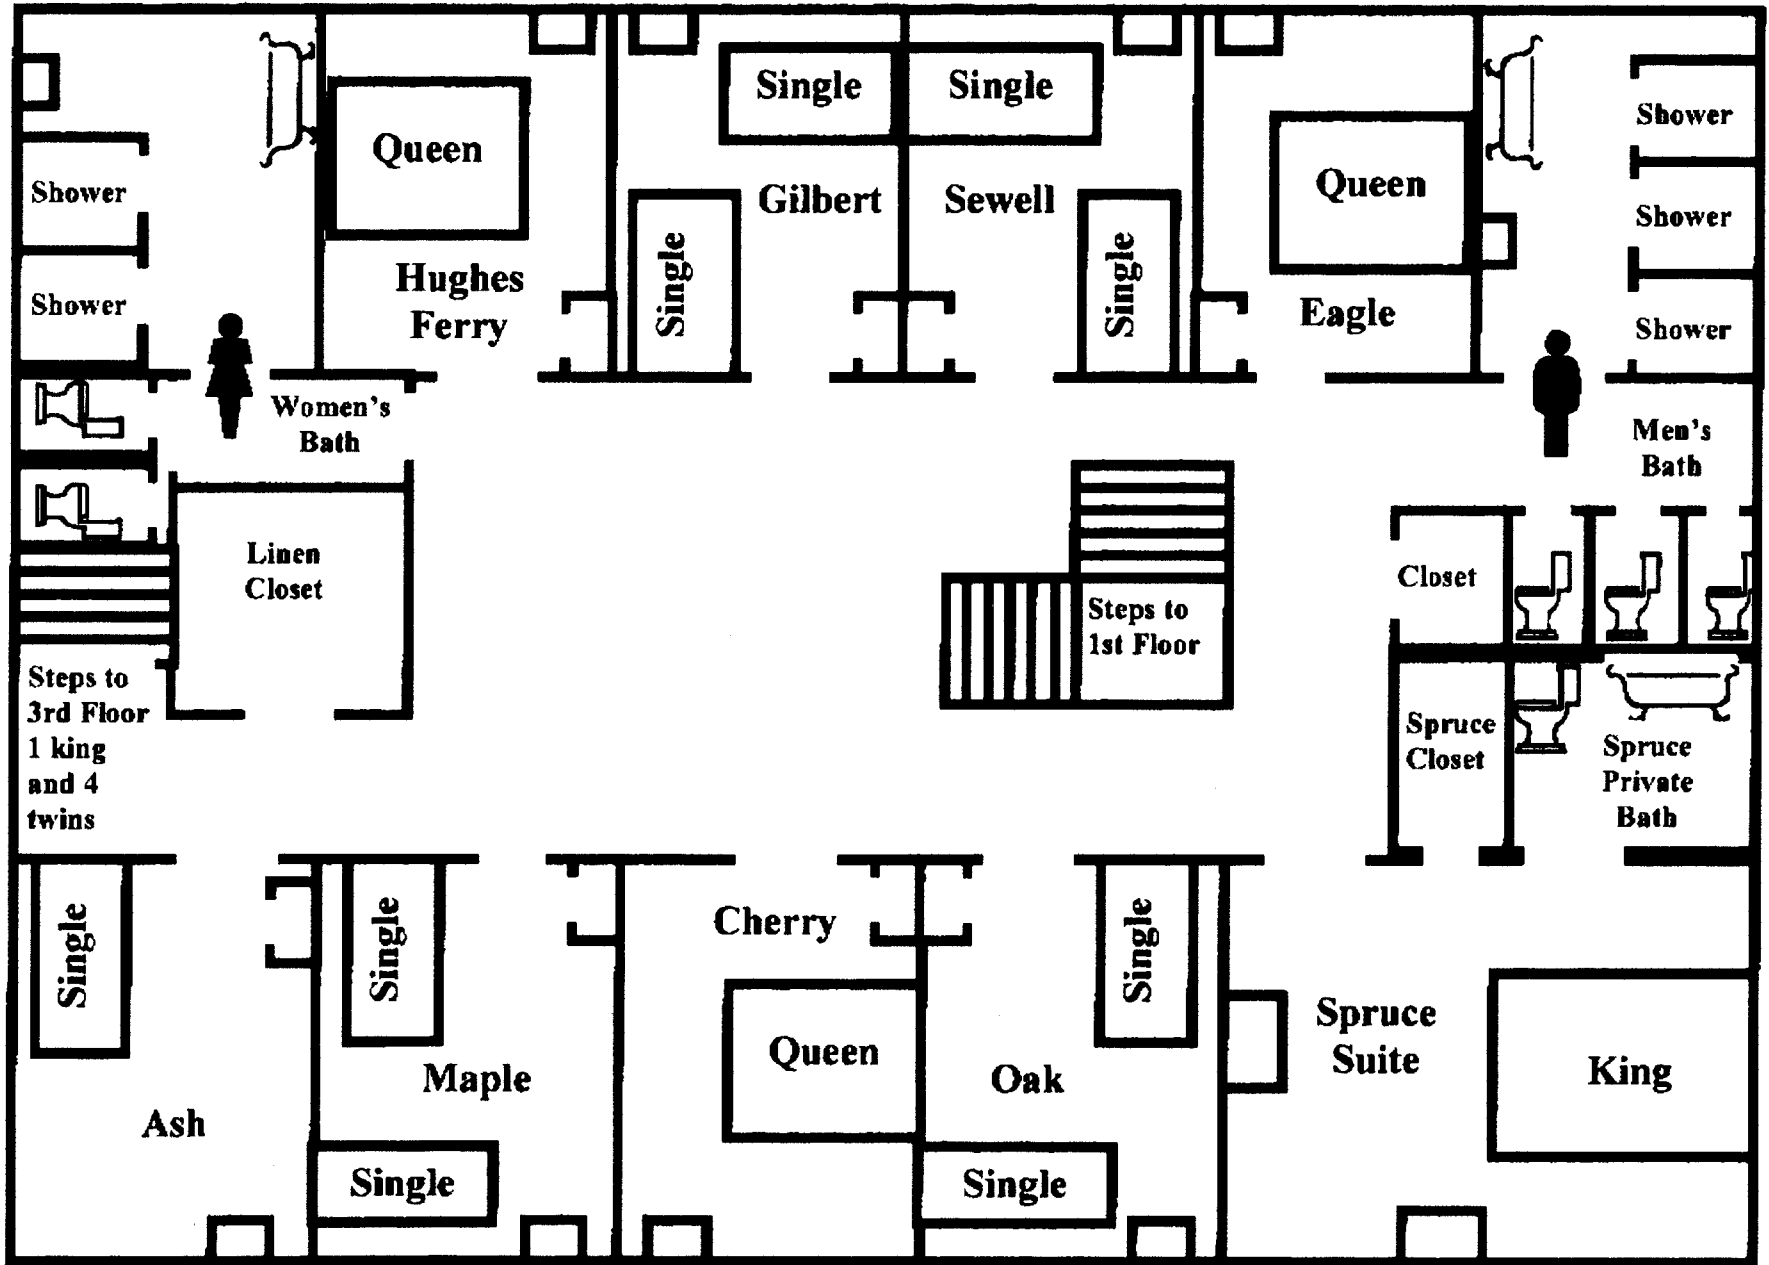

Third Floor has 1 king size bed and 4 twin size beds.

Conference Center has 4 bunk beds to sleep 8 people.

Second Floor Room Layout

P:1

TO: 12023429207

MAR-6-2003 03:14P FROM: